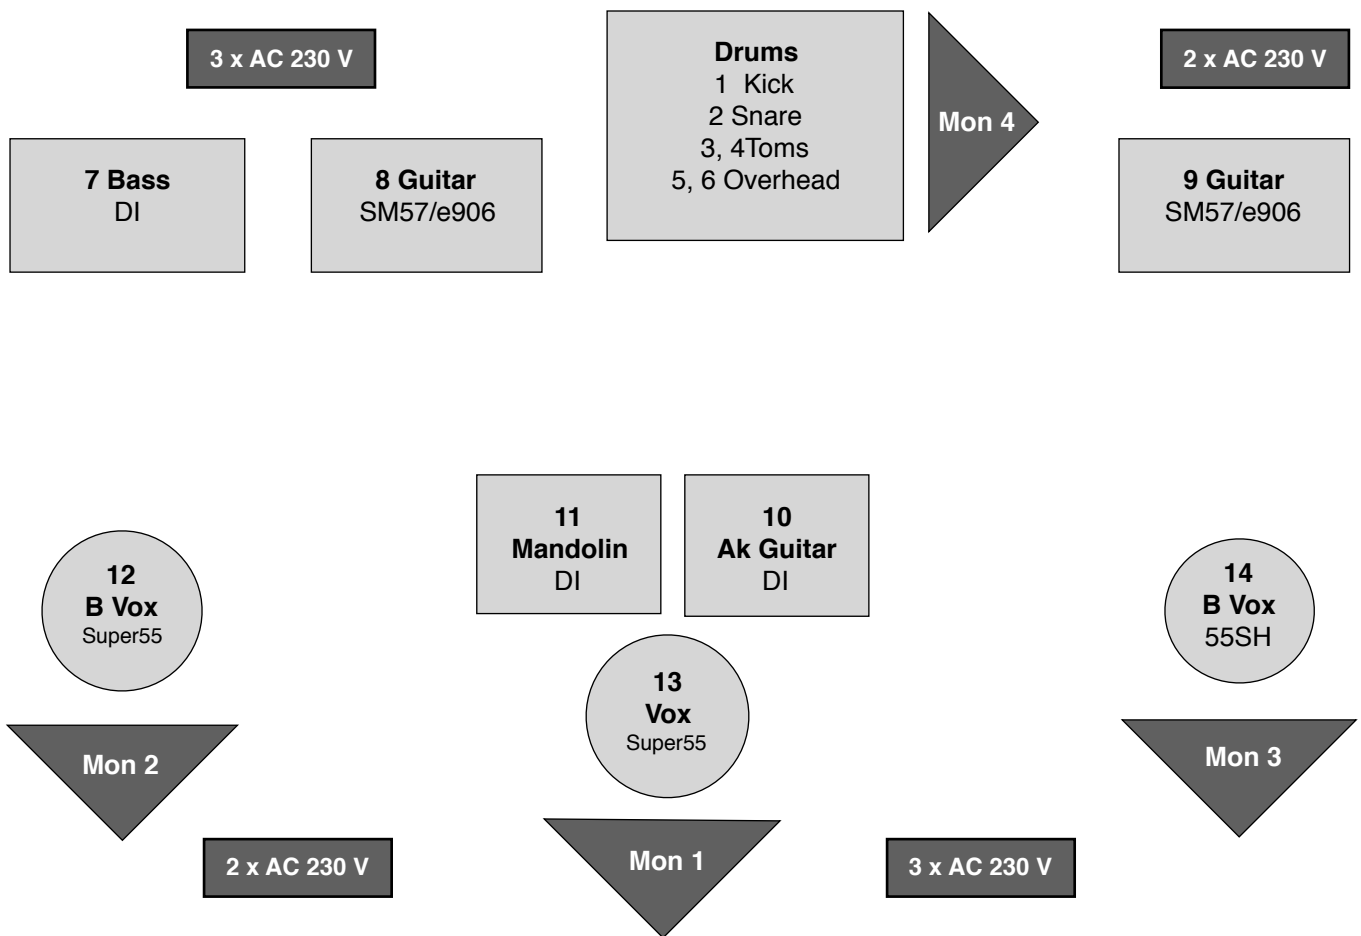

DEATHROPE // STAGE RIDER

Minimum Stage Dimensions: 5m x 3m

Channel		Info
1	Kick	Carpet 2m x 1.6m
2	Snare	
3 + 4	1 Tom, 1 Floor Tom	
5 + 6	Overheads	
7	Bass, DI	
8	Guitar Left, SM57/e906	
9	Guitar Right, SM57/e906	
10	Acoustic Guitar, DI	
11	Mandolin, DI	
12	Backing Vocals Bass, Shure Super 55	Band brings their own Shures
13	Lead Vocals Front, Shure Super 55	
14	Backing Vocals Guit, Shure 55SH	
15 + 16	Tape In (Intro, Noises)	
Monitoring		
1	Lead Vocals Front	
2	Bass, Backing Vocals	
3	Guitar, Backing Vocals	
4	Drums	