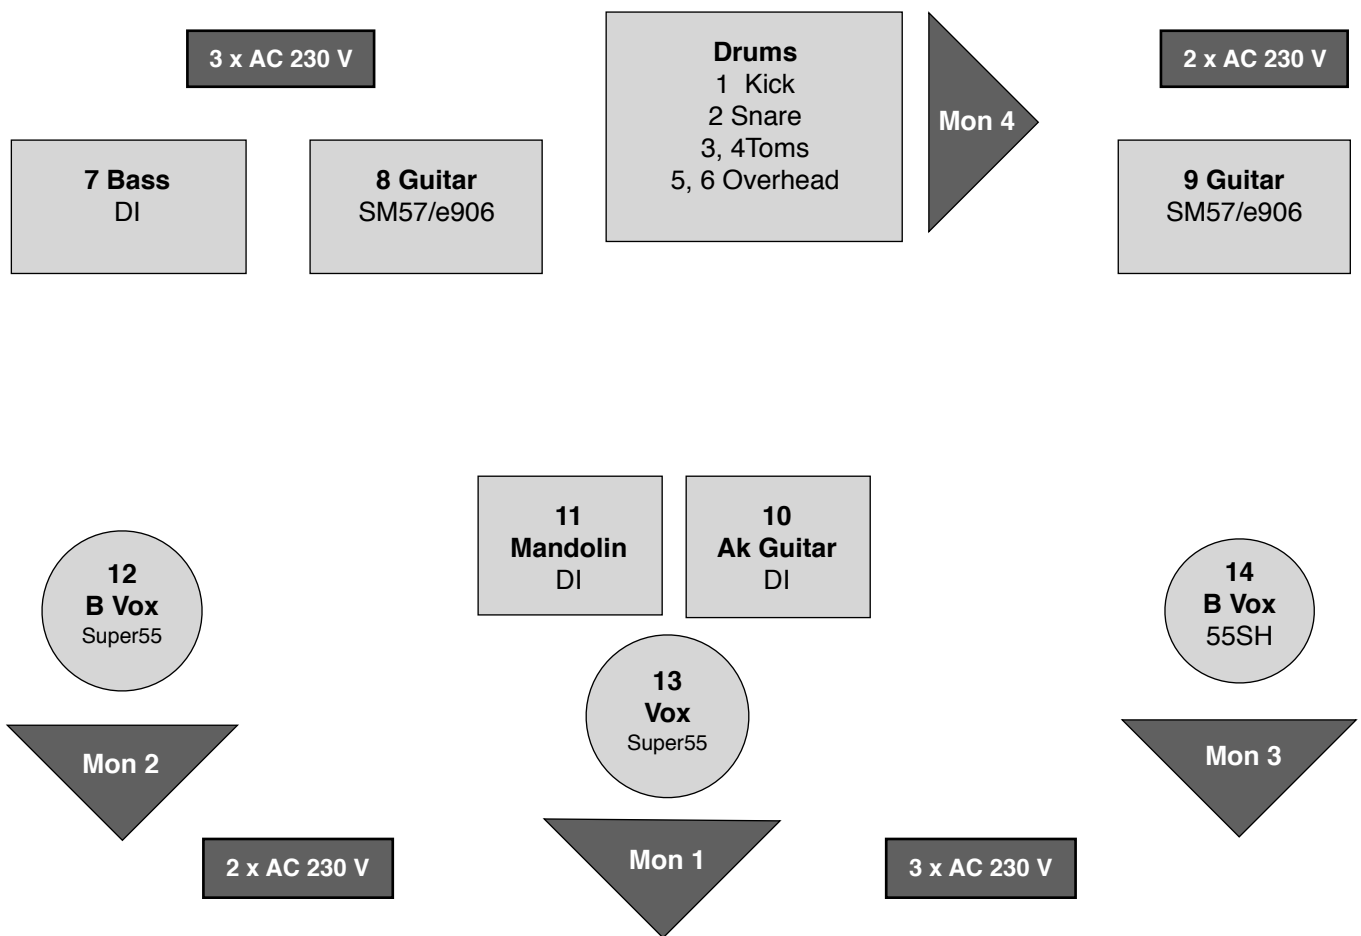

# DEATHROPE • STAGE RIDER

Minimum Stage Dimensions: 5m x 3m

Channel		Info
1	Kick	Carpet 2m x 1.6m
2	Snare	
3, 4	1 Tom, 1 Floor Tom	
5, 6	Overheads	
7	Bass, DI	
8	Guitar Left, SM57/e906	
9	Guitar Right, SM57/e906	
10	Acoustic Guitar, DI	
11	Mandolin, DI	
12	Backing Vocals Bass, Shure Super 55	Band brings their own Shures
13	Lead Vocals Front, Shure Super 55	
14	Backing Vocals Guit, Shure 55SH	
<b>Monitoring</b>		
1	Lead Vocals Front	
2	Bass, Backing Vocals	
3	Guitar, Backing Vocals	
4	Drums	